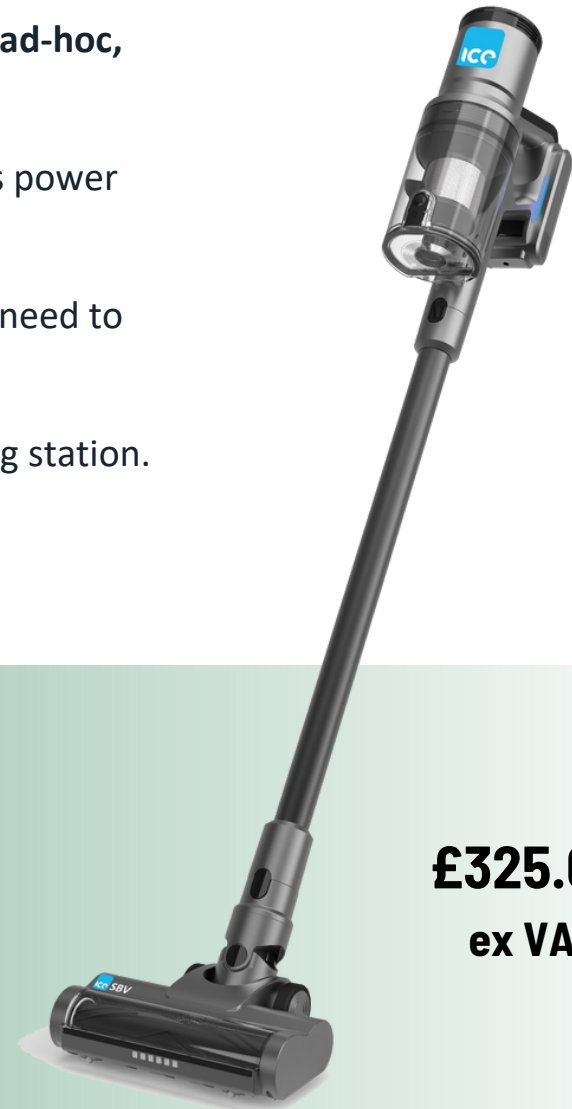

ICE SBV Stick Vacuum

source

The new ICE SBV is a battery powered stick vacuum. Ideal for on-demand, ad-hoc, impulsive vacuuming.

Its infrared sensor detects the dirt you can't see and automatically increases power when required to elongate the battery life.

Easy to operate and maintain with a touch control panel. On/off button, no need to hold down when operating (unlike others!).

Includes two batteries, detail tool, upholstery tool and wall mounted docking station.

Removable brush for easy maintenance.

- Run Time 45 mins - 1 hr
- 4 Hour charge with Lithium-Ion batteries
- Lightweight & agile
- Perfect for all environments
- Minimise downtime

£325.00
ex VAT

ICE